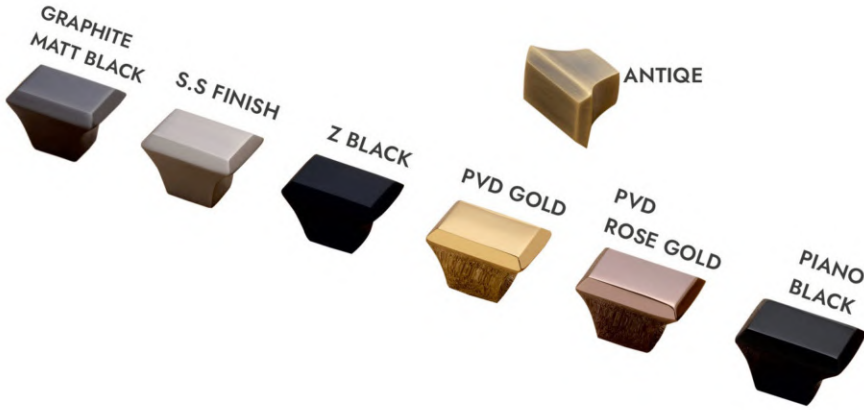

KNOB
FINISH - (MATT - PVD - Z BLACK)

DESIGN
1008

RATE PER PCS.	
SIZE	35MM
MATT	439.00
PVD	752.00
Z BLACK	462.00

DESIGN
1009

RATE PER PCS.	
SIZE	35MM
MATT	490.00
PVD	804.00
Z BLACK	517.00