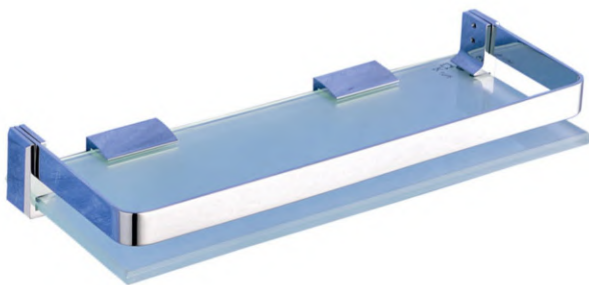

BRASS GLASS SHELF (8mm)

GLASS TOUGHENED WITH FROSTING

CODE	SIZE(INCH)	C.P
SP307	12"X5"	3151.00 INR
SP308	16"X5"	3409.00 INR

CODE	SIZE(INCH)	C.P
SP204	9"X9"	2936.00 INR
SP205	12"X12"	3558.00 INR