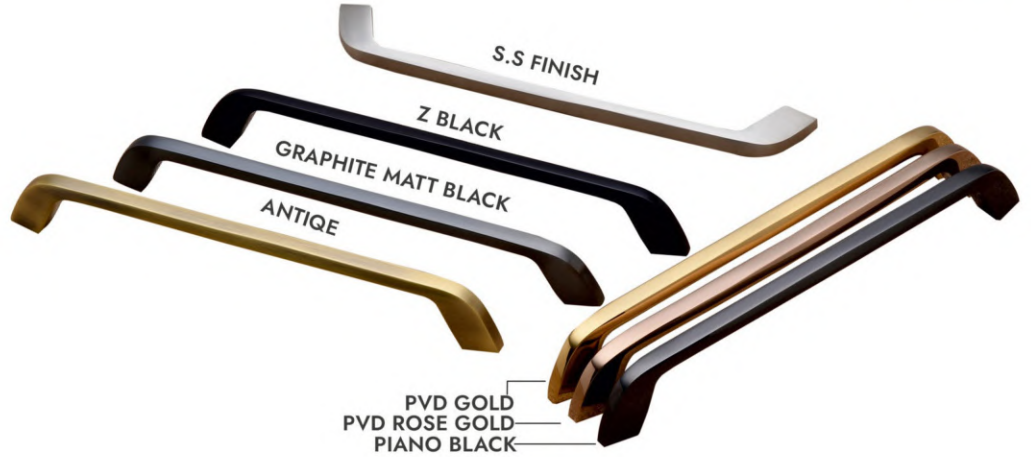

CABINET HANDIE

FINISH - (MATT - PVD - Z BLACK)

DESIGN
6007

SIZE	RATE PER PCS.			
	96MM	160MM	224MM	288MM
MATT	518.00	628.00	773.00	962.00
PVD	689.00	928.00	1158.00	1475.00
Z BLACK	542.00	656.00	808.00	1005.00