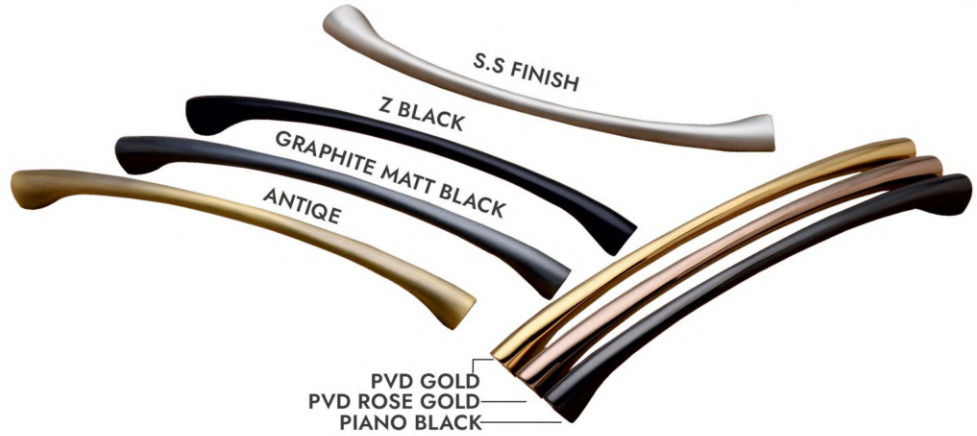

# CABINET HANDIE

FINISH - ( MATT - PVD - Z BLACK )

DESIGN  
**6001**

SIZE	RATE PER PCS.			
	96MM	160MM	224MM	288MM
MATT	552.00	686.00	819.00	1484.00
PVD	739.00	1009.00	1243.00	2048.00
Z BLACK	577.00	717.00	856.00	1550.00

DESIGN  
**6002**

SIZE	RATE PER PCS.			
	96MM	160MM	224MM	288MM
MATT	837.00	1031.00	1211.00	1354.00
PVD	1025.00	1360.00	1634.00	1918.00
Z BLACK	874.00	1078.00	1267.00	1416.00

# CABINET HANDIE

FINISH - ( 2TON - MATT - PVD - Z BLACK )

DESIGN  
**6003**

SIZE	RATE PER PCS.			
	96MM	160MM	224MM	288MM
MATT	576.00	729.00	862.00	1046.00
PVD	764.00	1059.00	1286.00	1625.00
Z BLACK	604.00	764.00	906.00	1097.00