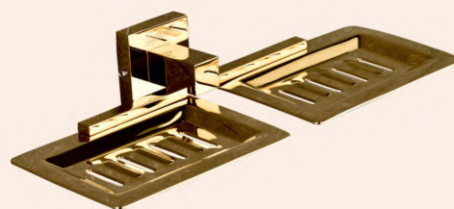

PVD(GOLD) : 2560.00 INR

SPG004 ■ /SPG013  
TOWEL ROD 24"/18"

PVD(GOLD) : 4324.00 INR  
PVD(GOLD) : 3859.00 INR

SPG005  
ROBE HOOK - 2 HOOKS ■

PVD(GOLD) : 1627.00 INR

SPG007  
PAPER HOLDER WITH LID

PVD(GOLD) : 3898.00 INR

SPG008  
LIQUID SOAP DISPENSER WITH BRASS PUMP

PVD(GOLD) : 3418.00 INR

SPG009/SPG014  
TOWEL RACK 24"/18"

PVD(GOLD) : 14541.00 INR  
PVD(GOLD) : 12884.00 INR

SPG010  
BRASS DUAL SOAP DISH

PVD(GOLD) : 4774.00 INR