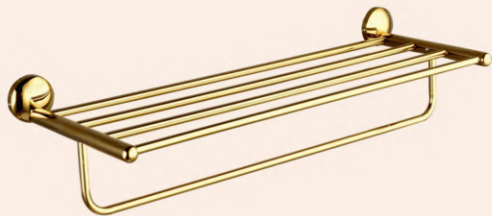

SEG009/SEG014
TOWEL RACK 24"/18"

PVD(GOLD) : 12813.00 INR
PVD(GOLD) : 11525.00 INR