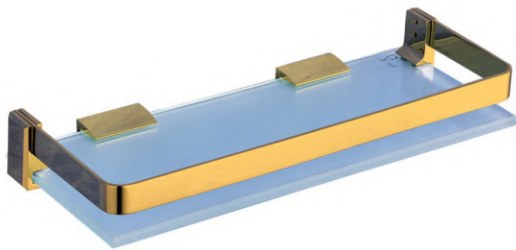

BRASS GLASS SHELF (8mm)
GLASS TOUGHENED WITH FROSTING

CODE	SIZE(INCH)	PVD GOLD
SPG307	12"X5"	4570.00 INR
SPG308	16"X5"	4942.00 INR

CODE	SIZE(INCH)	PVD GOLD
SPG204	9"X9"	4257.00 INR
SPG205	12"X12"	5160.00 INR