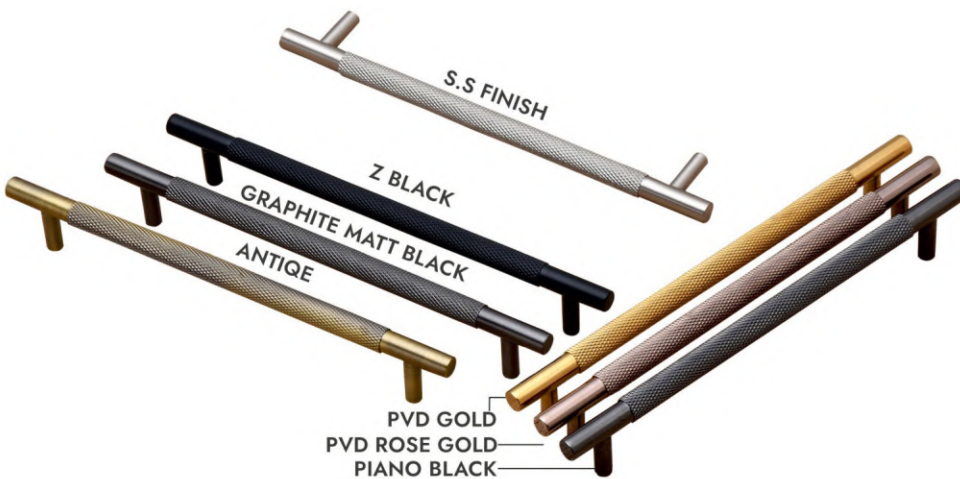

DESIGN
6008

SIZE	RATE PER PCS.			
	96MM	160MM	224MM	288MM
MATT	439.00	642.00	856.00	1071.00
PVD	611.00	942.00	1241.00	1584.00
Z BLACK	454.00	663.00	885.00	1107.00