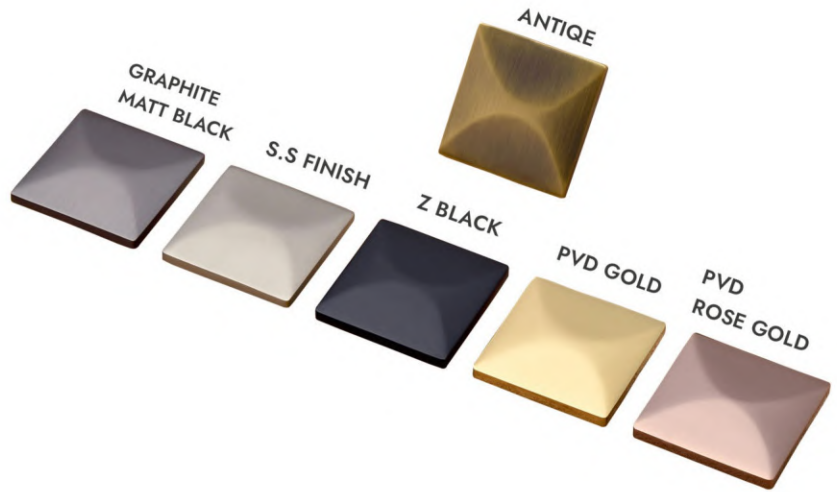

DESIGN  
**1001**

	RATE PER PCS.	
SIZE	50MM	
MATT	894.00	
PVD	1207.00	
Z BLACK	941.00	

KNOB  
FINISH - (MATT - PVD - Z BLACK)

DESIGN  
**1002**

RATE PER PCS.	
SIZE	50MM
MATT	784.00
PVD	1097.00
Z BLACK	824.00