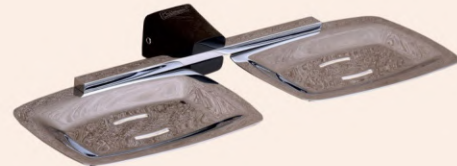

FP010  
BRASS DUAL SOAP DISH

PIANO BLACK(PVD) + CP : 4556.00 INR

FP011  
COMBO SOAP DISH & TUMBLER HOLDER

PIANO BLACK(PVD) + CP : 4525.00 INR

FP012  
GLASS SOAP DISH

PIANO BLACK(PVD) + CP : 2787.00 INR

FPR006  
5 PCS. BATH SET  
PIANO BLK + R.G(PVD) : 19910