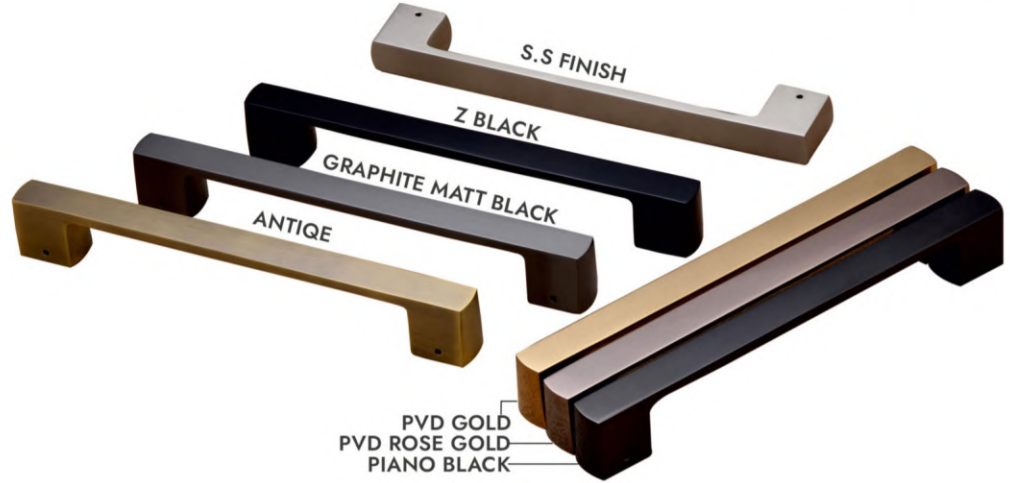

KEY HOLE SQUARE (SMALL)			RATE PER PCS.
MATT	Z BLACK	PVD	
215.00	228.00	392.00	

KEY HOLE ROUND (SMALL)			RATE PER PCS.
MATT	Z BLACK	PVD	
215.00	228.00	392.00	

KEY HOLE SQUARE			RATE PER PAIR.
MATT	Z BLACK	PVD	
1059.00	1137.00	1451.00	

KEY HOLE ROUND			RATE PER PAIR.
MATT	Z BLACK	PVD	
980.00	1059.00	1372.00	

PULL HANDLE

FINISH - ( 2 TON - MATT - PVD - Z BLACK )

DESIGN  
3001

SIZE	RATE PER PCS.	
	300MM	450MM
2 TON	3698.00	4698.00
PVD	4874.00	6461.00
Z BLACK	3894.00	4991.00

DESIGN  
3002

SIZE	RATE PER PCS.	
	300MM	450MM
MATT	3900.00	5092.00
PVD	5072.00	6855.00
Z BLACK	4190.00	5386.00

PULL HANDLE  
FINISH - ( MATT - PVD - Z BLACK )

DESIGN  
**3003**

SIZE	RATE PER PCS.	
	300MM	450MM
MATT	5493.00	7083.00
PVD	6669.00	8848.00
Z BLACK	5885.00	7476.00

DESIGN  
**3004**

SIZE	RATE PER PCS.	
	300MM	450MM
MATT	4286.00	6030.00
PVD	5462.00	7793.00
Z BLACK	4579.00	6422.00

PULL HANDLE

FINISH - ( MATTALIC-MATT - PVD - Z BLACK )

DESIGN  
3005

RATE PER PCS.

SIZE	300MM	450MM
MATT	4604.00	5191.00
PVD	5780.00	6956.00
Z BLACK	4799.00	5583.00