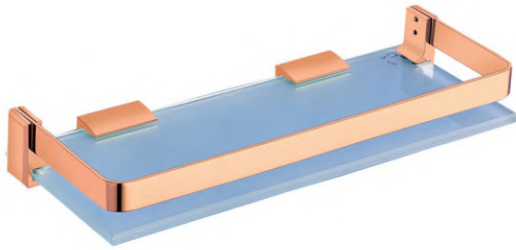

BRASS GLASS SHELF (8mm)
GLASS TOUGHENED WITH FROSTING

CODE	SIZE(INCH)	PVD ROSE GOLD
SPR307	12"X5"	4570.00 INR
SPR308	16"X5"	4942.00 INR

CODE	SIZE(INCH)	PVD ROSE GOLD
SPR204	9"X9"	4257.00 INR
SPR205	12"X12"	5160.00 INR