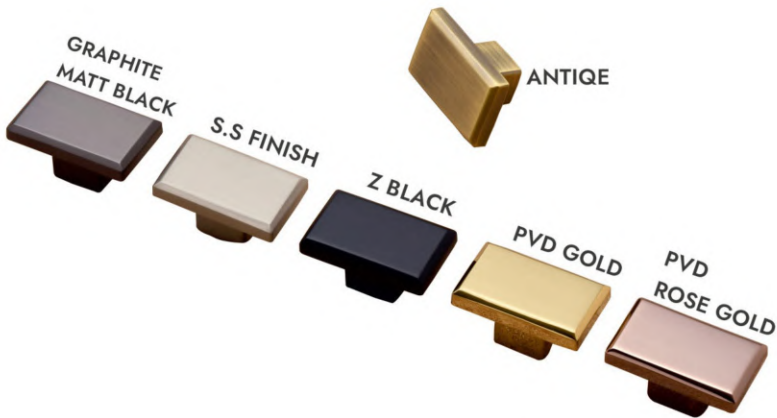

DESIGN  
**3004**

SIZE	RATE PER PCS.	
	300MM	450MM
MATT	4286.00	6030.00
PVD	5462.00	7793.00
Z BLACK	4579.00	6422.00

PULL HANDLE

FINISH - ( MATTALIC-MATT - PVD - Z BLACK )

DESIGN  
3005

RATE PER PCS.

SIZE	300MM	450MM
MATT	4604.00	5191.00
PVD	5780.00	6956.00
Z BLACK	4799.00	5583.00

DESIGN  
3006

RATE PER PCS.

SIZE	300MM	450MM
MATTALIC	9066.00	9822.00
PVD	10172.00	11349.00
Z BLACK	9287.00	10062.00

DESIGN  
**3007**

	RATE PER PCS.		
SIZE	18"	24"	36"
MATT	18974.00	21632.00	27545.00
PVD	21061.00	24416.00	31722.00
Z BLACK	19206.00	21864.00	27825.00

DESIGN  
**1001**

	RATE PER PCS.	
SIZE	50MM	
MATT	894.00	
PVD	1207.00	
Z BLACK	941.00	

KNOB  
FINISH - (MATT - PVD - Z BLACK)

DESIGN  
**1002**

RATE PER PCS.	
SIZE	50MM
MATT	784.00
PVD	1097.00
Z BLACK	824.00

DESIGN  
**1003**

RATE PER PCS.	
SIZE	50MM
MATT	690.00
PVD	1004.00
Z BLACK	725.00

DESIGN  
**1004**

RATE PER PCS.	
SIZE	35MM
MATT	576.00
PVD	889.00
Z BLACK	607.00

KNOB  
FINISH - (MATT - PVD - Z BLACK)

DESIGN  
**1005**