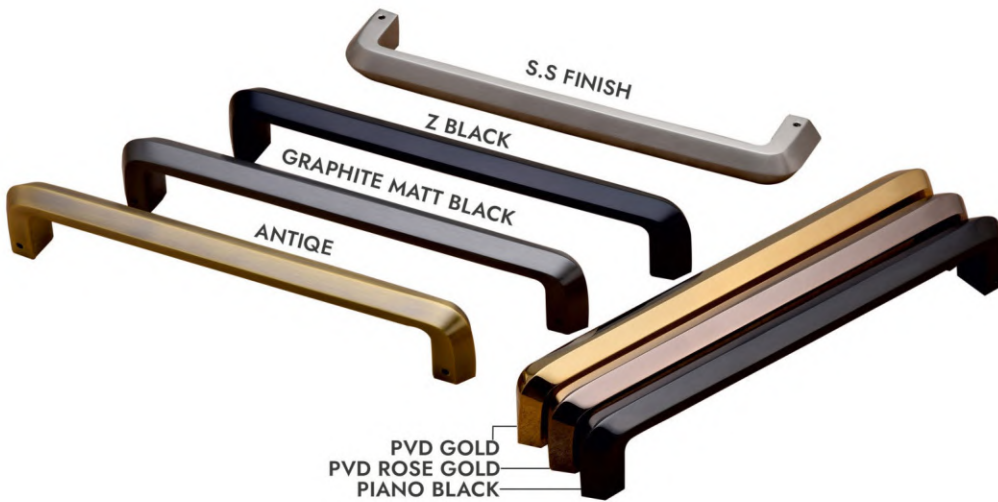

KEY HOLE SQUARE (SMALL)			RATE PER PCS.
MATT	Z BLACK	PVD	
215.00	228.00	392.00	

KEY HOLE ROUND (SMALL)			RATE PER PCS.
MATT	Z BLACK	PVD	
215.00	228.00	392.00	

KEY HOLE SQUARE			RATE PER PAIR.
MATT	Z BLACK	PVD	
1059.00	1137.00	1451.00	

KEY HOLE ROUND			RATE PER PAIR.
MATT	Z BLACK	PVD	
980.00	1059.00	1372.00	

PULL HANDLE

FINISH - ( 2 TON - MATT - PVD - Z BLACK )

DESIGN  
3001

SIZE	RATE PER PCS.	
	300MM	450MM
2 TON	3698.00	4698.00
PVD	4874.00	6461.00
Z BLACK	3894.00	4991.00

DESIGN  
3002

SIZE	RATE PER PCS.	
	300MM	450MM
MATT	3900.00	5092.00
PVD	5072.00	6855.00
Z BLACK	4190.00	5386.00

PULL HANDLE  
FINISH - ( MATT - PVD - Z BLACK )

DESIGN  
**3003**

SIZE	RATE PER PCS.	
	300MM	450MM
MATT	5493.00	7083.00
PVD	6669.00	8848.00
Z BLACK	5885.00	7476.00

DESIGN  
**3004**

SIZE	RATE PER PCS.	
	300MM	450MM
MATT	4286.00	6030.00
PVD	5462.00	7793.00
Z BLACK	4579.00	6422.00

PULL HANDLE

FINISH - ( MATTALIC-MATT - PVD - Z BLACK )

DESIGN  
3005

RATE PER PCS.

SIZE	300MM	450MM
MATT	4604.00	5191.00
PVD	5780.00	6956.00
Z BLACK	4799.00	5583.00