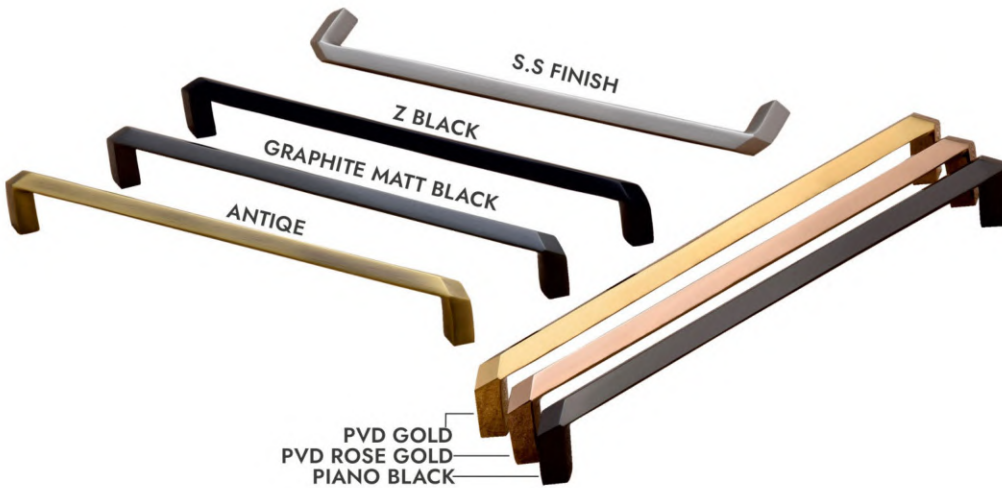

# CABINET HANDIE

FINISH - ( MATT - PVD - Z BLACK )

DESIGN  
**6011**

SIZE	RATE PER PCS.			
	96MM	160MM	224MM	288MM
MATT	674.00	862.00	1019.00	1196.00
PVD	862.00	1191.00	1443.00	1760.00
Z BLACK	709.00	906.00	1071.00	1254.00

DESIGN  
**6012**

SIZE	RATE PER PCS.			
	96MM	160MM	224MM	288MM
MATT	706.00	839.00	932.00	999.00
PVD	897.00	1168.00	1356.00	1564.00
Z BLACK	741.00	882.00	980.00	1051.00

# CABINET HANDIE

FINISH - ( MATT - PVD - Z BLACK )

DESIGN  
**6013**

SIZE	RATE PER PCS.			
	96MM	160MM	224MM	288MM
MATT	552.00	706.00	862.00	980.00
PVD	741.00	1034.00	1286.00	1544.00
Z BLACK	584.00	741.00	906.00	1031.00

DESIGN  
**6014**

SIZE	RATE PER PCS.			
	96MM	160MM	224MM	288MM
MATT	490.00	667.00	842.00	1019.00
PVD	679.00	996.00	1266.00	1583.00
Z BLACK	514.00	702.00	886.00	1071.00