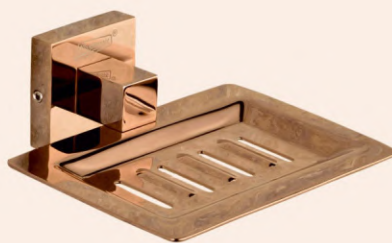

SP020  
BRASS LIQUID SOAP DISPENSER WITH STAND

CP/ANTQ : 4503.00 INR

■ SPR006  
5 PCS BATH SET  
PVD(ROSE GOLD) : 13303

SPR001  
NAPKIN RING

PVD(ROSE GOLD) : 2322.00 INR

SPR002  
BRASS SOAP DISH

PVD(ROSE GOLD) : 2470.00 INR