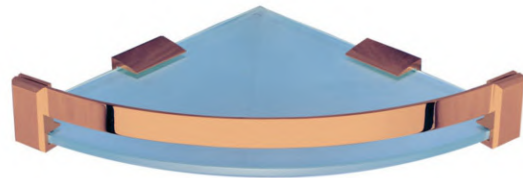

### BRASS GLASS CORNER (8mm)

GLASS TOUGHENED WITH FROSTING

**BRASS GLASS SHELF (8mm)**  
GLASS TOUGHENED WITH FROSTING

CODE	SIZE(INCH)	PVD ROSE GOLD
SPR307	12"X5"	4570.00 INR
SPR308	16"X5"	4942.00 INR

CODE	SIZE(INCH)	PVD ROSE GOLD
SPR204	9"X9"	4257.00 INR
SPR205	12"X12"	5160.00 INR