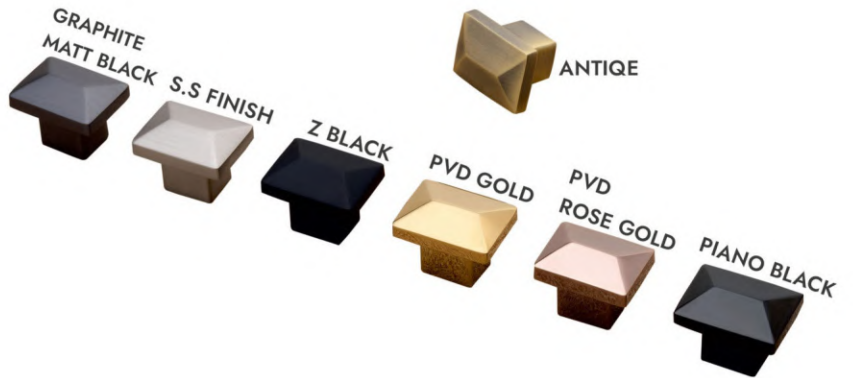

RATE PER PCS.	
SIZE	35MM
MATTALIC	596.00
PVD	921.00
Z BLACK	627.00

DESIGN  
**1006**

RATE PER PCS.	
SIZE	55MM
MATTALIC	1646.00
PVD	2038.00
Z BLACK	1725.00

DESIGN  
**1007**

RATE PER PCS.	
SIZE	35MM
MATT	541.00
PVD	854.00
Z BLACK	569.00

KNOB  
FINISH - (MATT - PVD - Z BLACK)

DESIGN  
**1008**

RATE PER PCS.	
SIZE	35MM
MATT	439.00
PVD	752.00
Z BLACK	462.00

DESIGN  
**1009**

RATE PER PCS.	
SIZE	35MM
MATT	490.00
PVD	804.00
Z BLACK	517.00

DESIGN  
**1010**