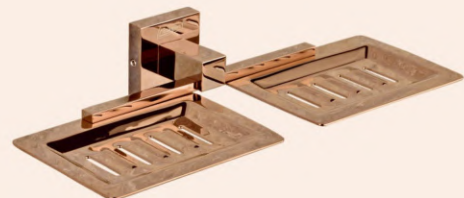

SPR007  
PAPER HOLDER WITH LID

PVD(ROSE GOLD) : 3898.00 INR

SPR008  
LIQUID SOAP DISPENSER WITH BRASS PUMP

PVD(ROSE GOLD) : 3418.00 INR

SPR009/SPR014  
TOWEL RACK 24"/18"

PVD(ROSE GOLD) : 14541.00 INR  
PVD(ROSE GOLD) : 12884.00 INR