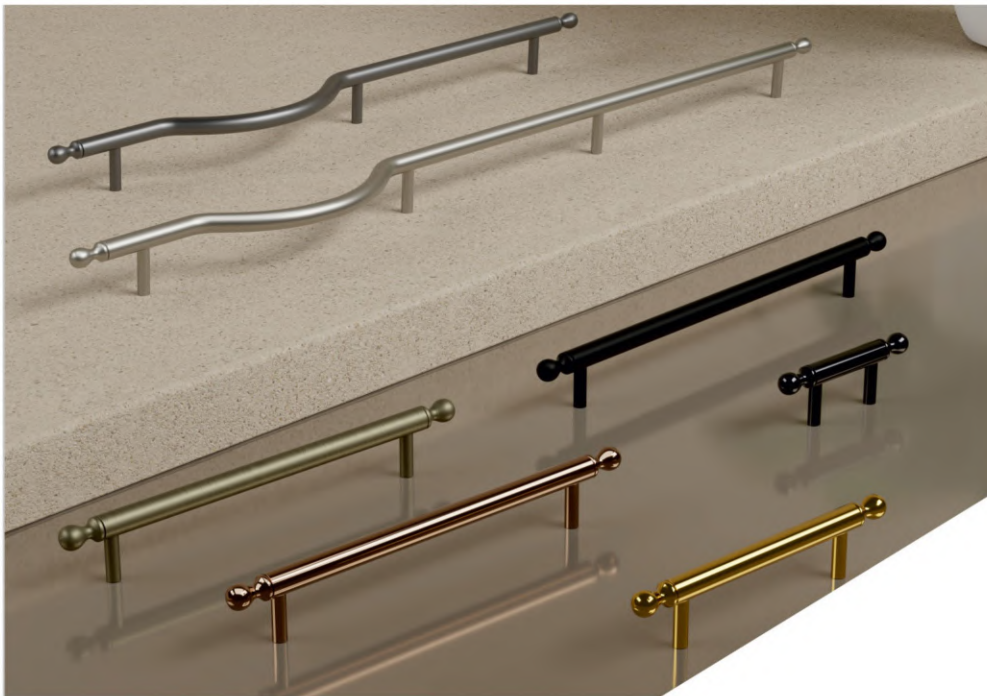

DESIGN
8001

Finish :
Antique Matt, SS Matt, Matt Black, Z-Black
PVD Gold, PVD Rose Gold, Piano Black(PVD)

RATE PER PCS.

SIZE	96MM	160MM	224MM	288MM	450MM	600MM	900MM	1050MM
MATT	557.00	839.00	1085.00	1495.00	2052.00	2655.00	4696.00	5539.00
PVD	771.00	1224.00	1598.00	2117.00	2931.00	3790.00	6023.00	7337.00
Z BLACK	639.00	959.00	1241.00	1713.00	2341.00	3029.00	5445.00	6395.00