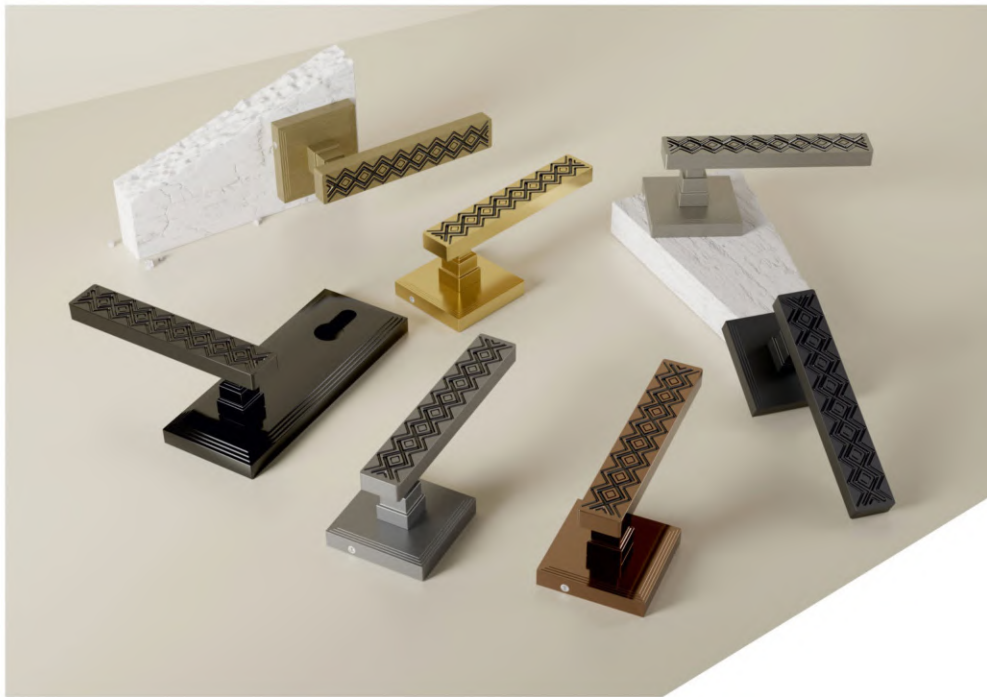

MATT FINISHES

PVD FINISHES

Z BLACK FINISHES

DESIGN	ON ROSE	6" PLATE
MATT	7593.00	8343.00
PVD	9200.00	10306.00
Z BLACK	7833.00	8641.00