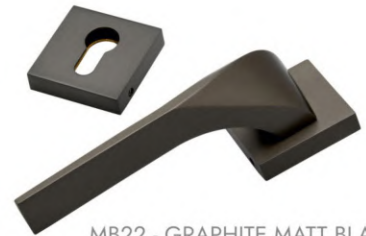

## Z BLACK FINISHES

ZB21 - Z BLACK

DESIGN	ON ROSE	6" PLATE
MATT	7462.00	9342.00
PVD	9108.00	11305.00
Z BLACK	7776.00	9676.00

**MATT FINISHES**

AM22 - ANTIQUE

SM22 - S.S FINISH

MB22 - GRAPHITE MATT BLACK

**PVD FINISHES**