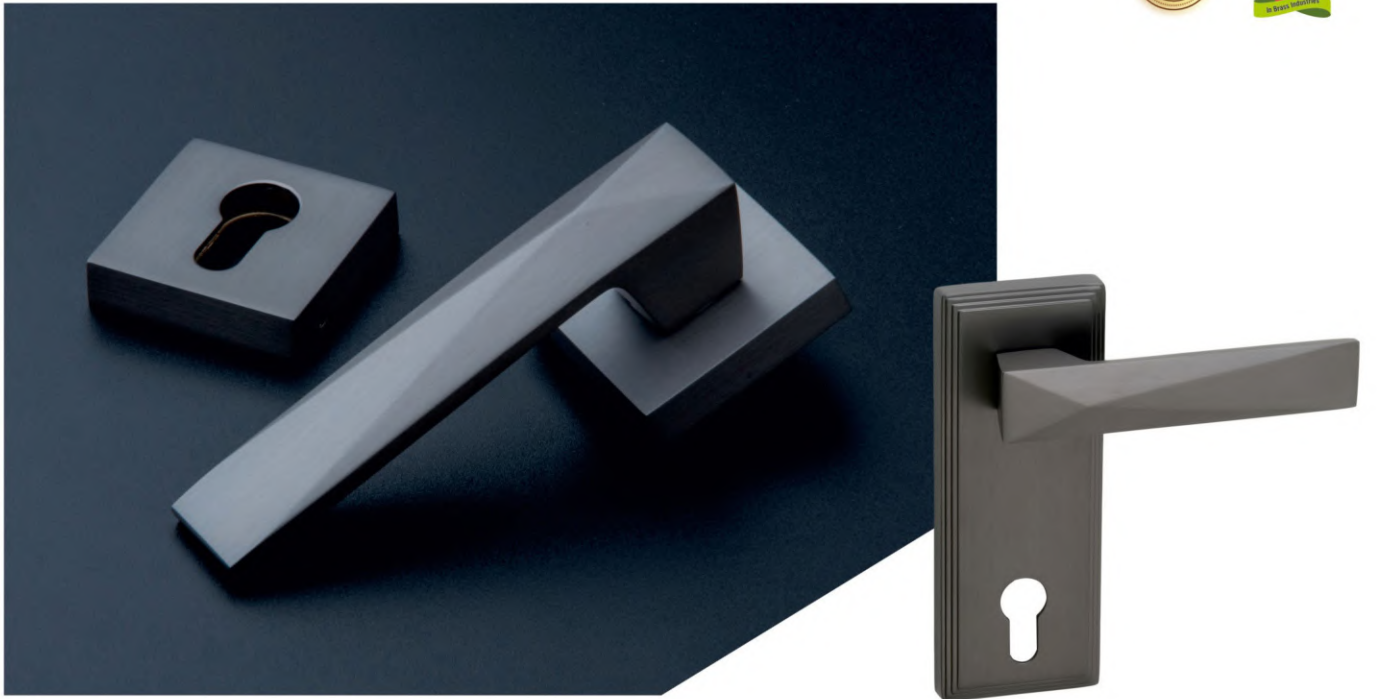

DESIGN 9006

FINISHES (MATT - PVD - Z BLACK)