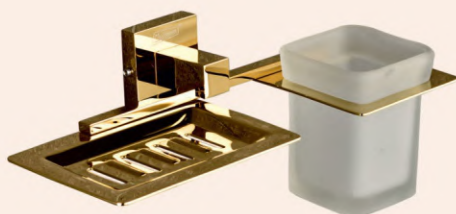

SPG008  
LIQUID SOAP DISPENSER WITH BRASS PUMP

PVD(GOLD) : 3418.00 INR

SPG009/SPG014  
TOWEL RACK 24"/18"

PVD(GOLD) : 14541.00 INR  
PVD(GOLD) : 12884.00 INR

SPG010  
BRASS DUAL SOAP DISH

PVD(GOLD) : 4774.00 INR