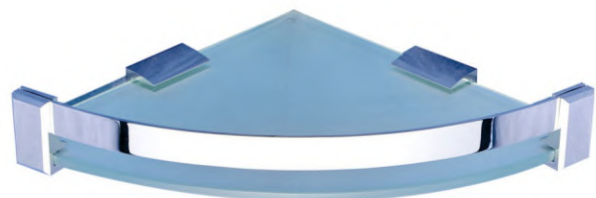

BRASS GLASS CORNER (8mm)

GLASS TOUGHENED WITH FROSTING