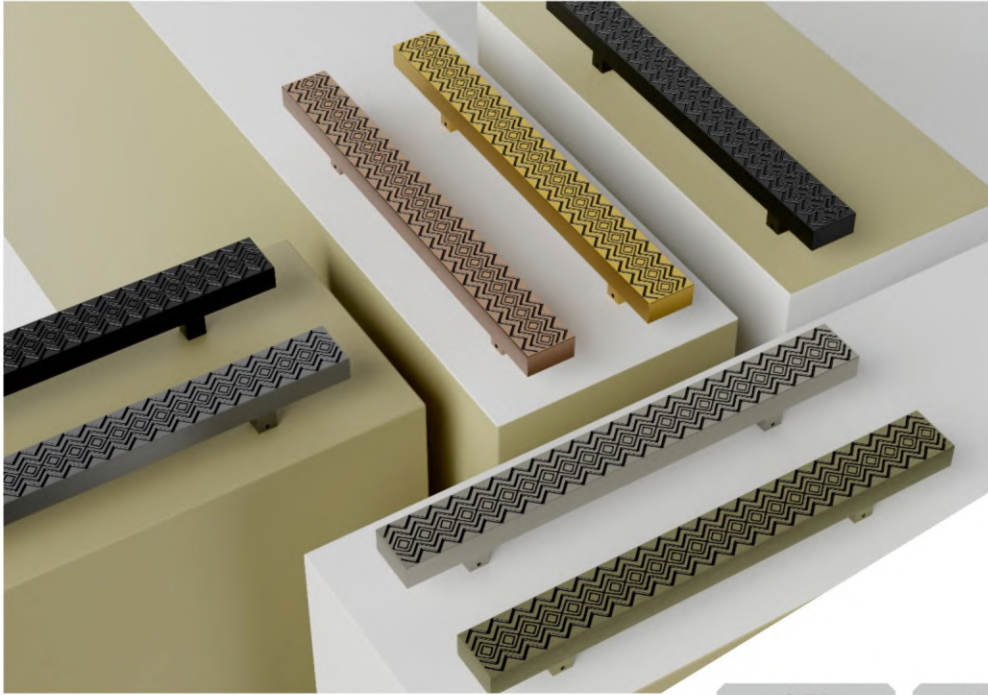

DESIGN
3007

	RATE PER PCS.		
SIZE	18"	24"	36"
MATT	18974.00	21632.00	27545.00
PVD	21061.00	24416.00	31722.00
Z BLACK	19206.00	21864.00	27825.00

DESIGN
1001