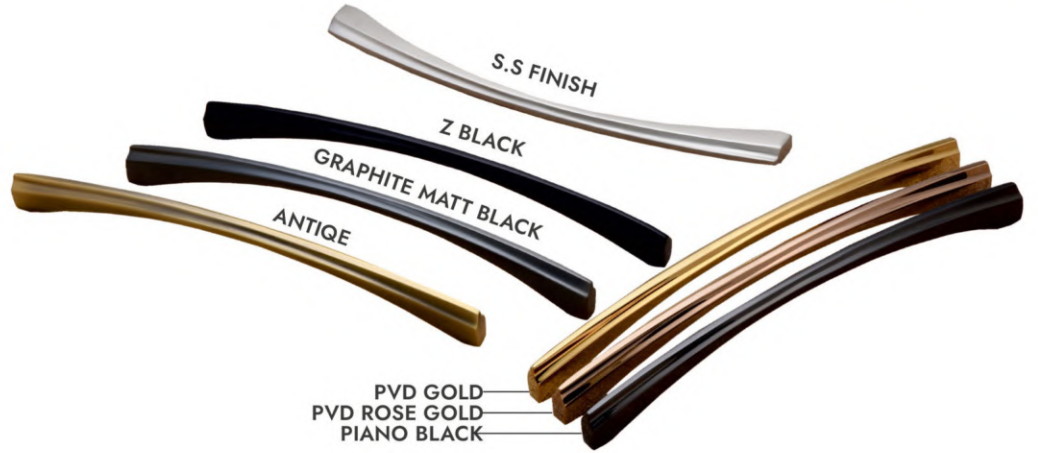

CABINET HANDIE

FINISH - (MATT - PVD - Z BLACK)

DESIGN
6015

SIZE	RATE PER PCS.			
	96MM	160MM	224MM	288MM
MATT	439.00	679.00	882.00	1066.00
PVD	627.00	1007.00	1305.00	1631.00
Z BLACK	462.00	714.00	925.00	1121.00