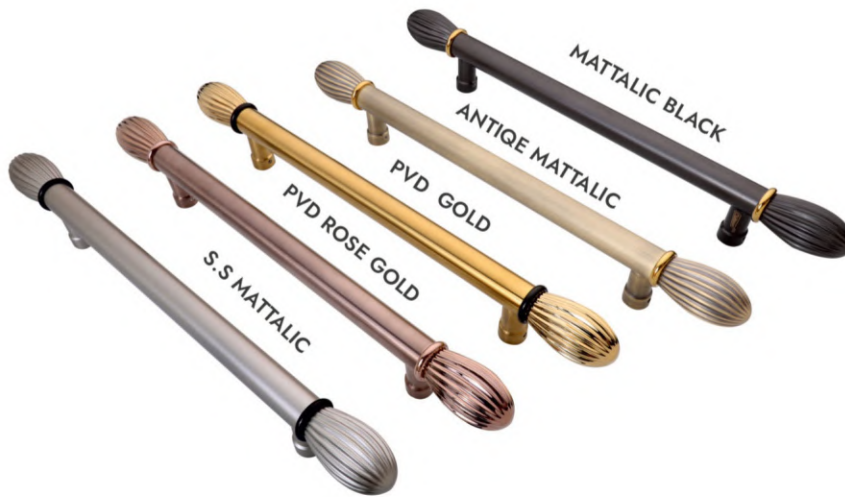

DESIGN  
3002

SIZE	RATE PER PCS.	
	300MM	450MM
MATT	3900.00	5092.00
PVD	5072.00	6855.00
Z BLACK	4190.00	5386.00

PULL HANDLE  
FINISH - ( MATT - PVD - Z BLACK )

DESIGN  
**3003**

SIZE	RATE PER PCS.	
	300MM	450MM
MATT	5493.00	7083.00
PVD	6669.00	8848.00
Z BLACK	5885.00	7476.00

DESIGN  
**3004**

SIZE	RATE PER PCS.	
	300MM	450MM
MATT	4286.00	6030.00
PVD	5462.00	7793.00
Z BLACK	4579.00	6422.00

PULL HANDLE

FINISH - ( MATTALIC-MATT - PVD - Z BLACK )

DESIGN  
3005

RATE PER PCS.

SIZE	300MM	450MM
MATT	4604.00	5191.00
PVD	5780.00	6956.00
Z BLACK	4799.00	5583.00

DESIGN  
3006

RATE PER PCS.

SIZE	300MM	450MM
MATTALIC	9066.00	9822.00
PVD	10172.00	11349.00
Z BLACK	9287.00	10062.00

DESIGN  
**3007**

	RATE PER PCS.		
SIZE	18"	24"	36"
MATT	18974.00	21632.00	27545.00
PVD	21061.00	24416.00	31722.00
Z BLACK	19206.00	21864.00	27825.00

DESIGN  
**1001**

	RATE PER PCS.	
SIZE	50MM	
MATT	894.00	
PVD	1207.00	
Z BLACK	941.00	

KNOB  
FINISH - (MATT - PVD - Z BLACK)

DESIGN  
**1002**

RATE PER PCS.	
SIZE	50MM
MATT	784.00
PVD	1097.00
Z BLACK	824.00