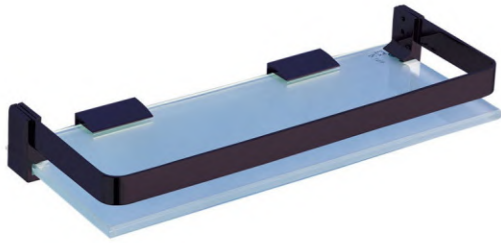

CODE	SIZE(INCH)	Z-BLACK
SPEZ307	12"X5"	3466.00 INR
SPEZ308	16"X5"	3919.00 INR

BRASS GLASS SHELF (8mm)
GLASS TOUGHENED WITH FROSTING