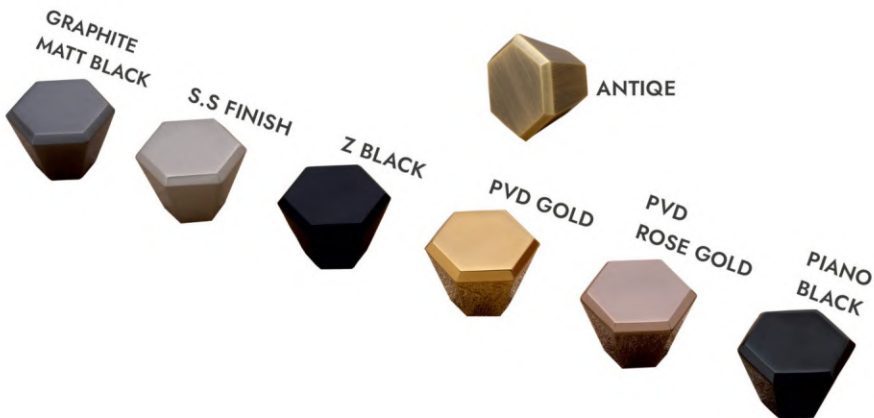

RATE PER PCS.	
SIZE	35MM
MATT	419.00
PVD	732.00
Z BLACK	443.00

KNOB  
FINISH - (MATT - PVD - Z BLACK)

DESIGN  
**1011**

RATE PER PCS.	
SIZE	35MM
MATT	560.00
PVD	874.00
Z BLACK	589.00

DESIGN  
**1012**

RATE PER PCS.	
SIZE	35MM
MATT	596.00
PVD	909.00
Z BLACK	627.00