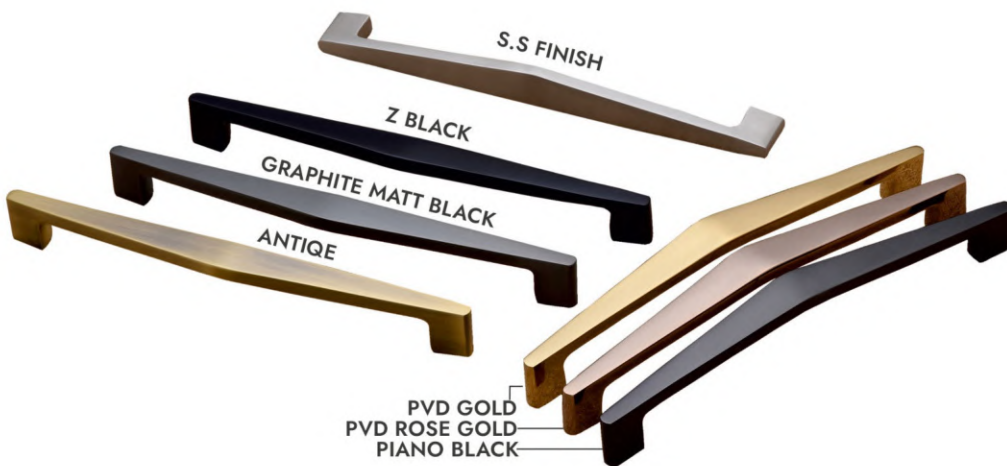

DESIGN  
**6008**

SIZE	RATE PER PCS.			
	96MM	160MM	224MM	288MM
MATT	439.00	642.00	856.00	1071.00
PVD	611.00	942.00	1241.00	1584.00
Z BLACK	454.00	663.00	885.00	1107.00

# CABINET HANDIE

FINISH - ( MATT - PVD - Z BLACK )

DESIGN  
**6009**

	RATE PER PCS.			
SIZE	96MM	160MM	224MM	288MM
MATTALIC	1238.00	1548.00	1850.00	2155.00
PVD	1548.00	2035.00	2425.00	2864.00
Z BLACK	1279.00	1599.00	1914.00	2228.00