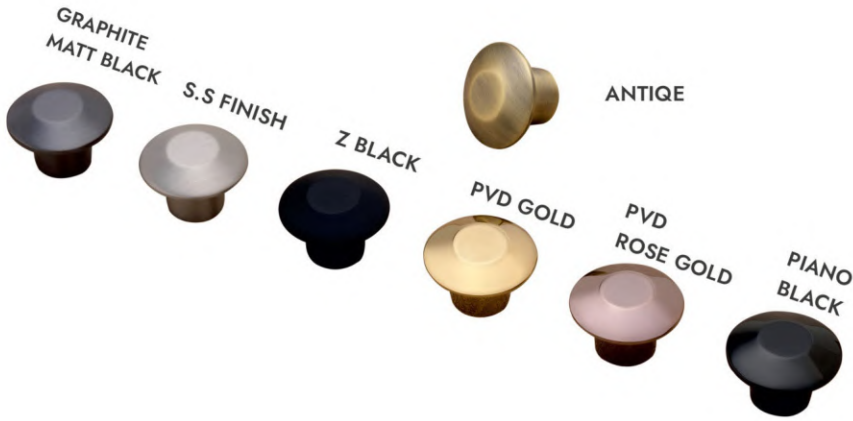

DESIGN  
**1013**

RATE PER PCS.	
SIZE	35MM
MATT	447.00
PVD	761.00
Z BLACK	470.00

KNOB  
FINISH - (MATT - PVD - Z BLACK)

DESIGN  
1014

RATE PER PCS.	
SIZE	35MM
MATT	459.00
PVD	772.00
Z BLACK	482.00

DESIGN  
1015

RATE PER PCS.	
SIZE	35MM
MATT	427.00
PVD	741.00
Z BLACK	450.00

DESIGN  
1016

RATE PER PCS.	
SIZE	45MM
MATT	589.00
PVD	902.00
Z BLACK	612.00

*Masterpiece*®