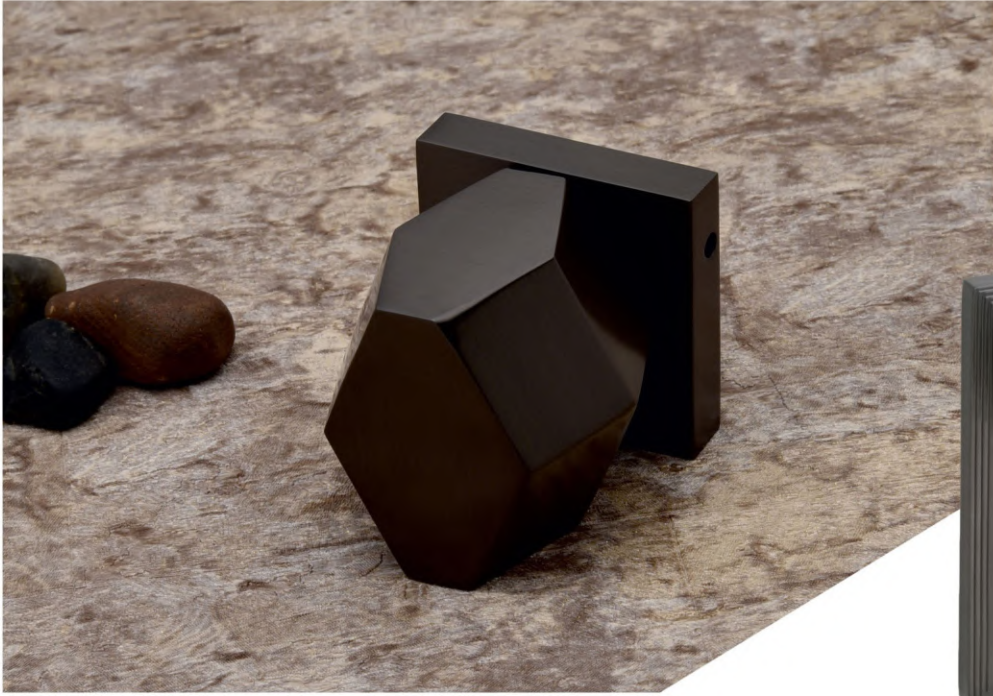

PG17 - GOLD

PB17 - PIANO BLACK

Z BLACK FINISHES

ZB17 - Z BLACK

DESIGN	ON ROSE	6" PLATE
MATT	5185.00	8543.00
PVD	6898.00	10506.00
Z BLACK	5432.00	8848.00

MATT FINISHES

AM18 - ANTIQUE

SM18 - S.S FINISH