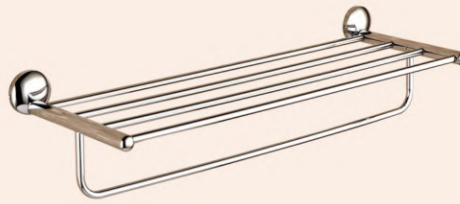

SE004 ■/SE013  
TOWER ROD 24"/18"

CP/ANTQ : 2221.00 INR  
CP/ANTQ : 2042.00 INR

SE005  
ROBE HOOK - 1 HOOK

CP/ANTQ : 918.00 INR

SE007  
PAPER HOLDER WITH LID

CP/ANTQ : 1985.00 INR

SE008  
LIQUID SOAP DISPENSER

CP : 1779.00 INR  
ANTQ : 2474.00 INR

SE009/SE014  
TOWER RACK 24"/18"

CP/ANTQ : 7075.00 INR  
CP/ANTQ : 6647.00 INR

SE010  
BRASS DUAL SOAP DISH

CP/ANTQ : 2487.00 INR

SE011  
COMBO SOAP DISH & TUMBLER HOLDER