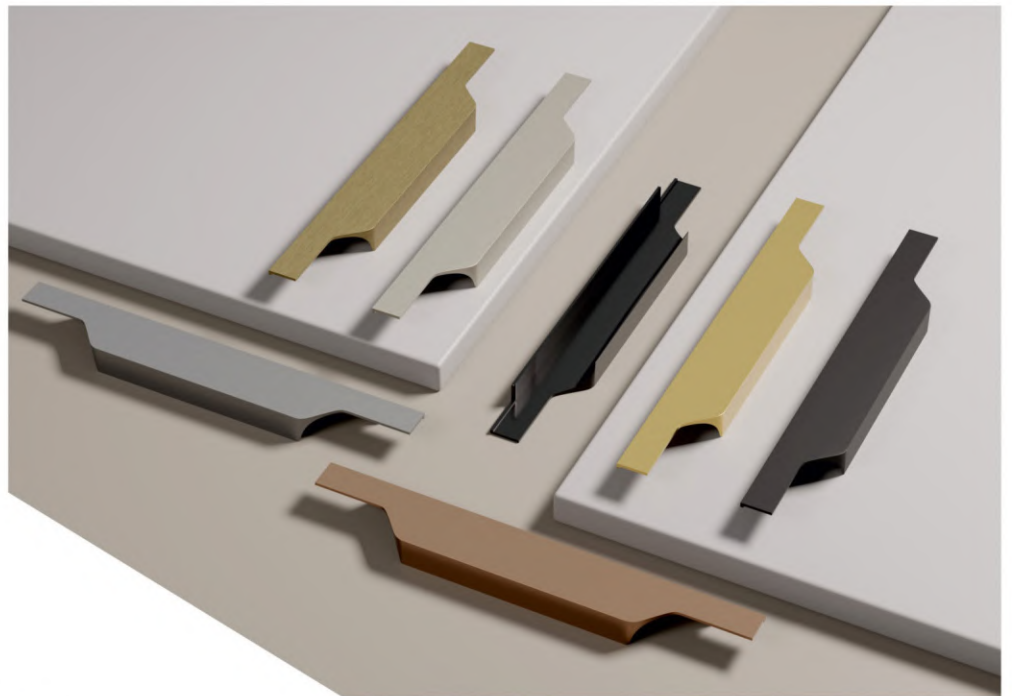

DESIGN
7002