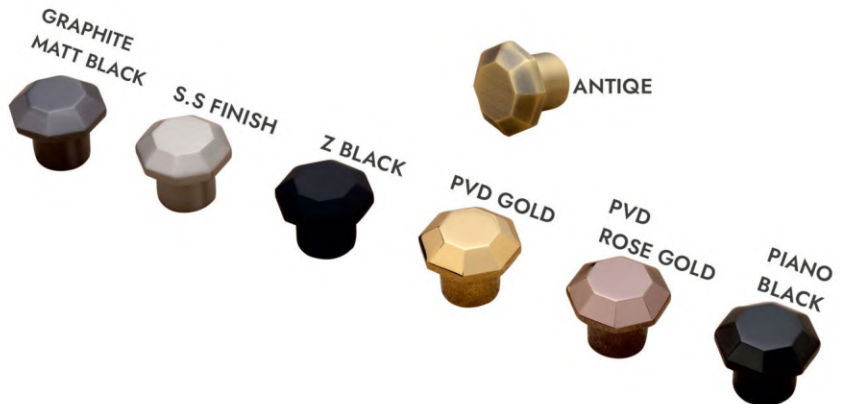

DESIGN
1013

RATE PER PCS.	
SIZE	35MM
MATT	447.00
PVD	761.00
Z BLACK	470.00