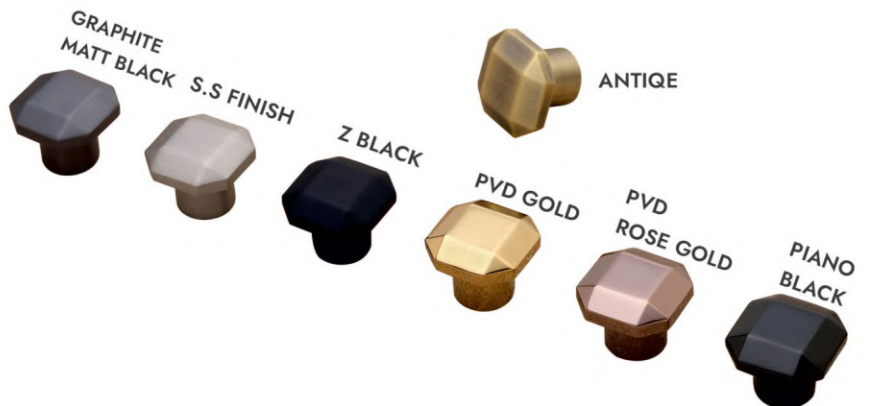

RATE PER PCS.	
SIZE	35MM
MATTALIC	596.00
PVD	921.00
Z BLACK	627.00

DESIGN  
**1006**

RATE PER PCS.	
SIZE	55MM
MATTALIC	1646.00
PVD	2038.00
Z BLACK	1725.00

DESIGN  
**1007**

RATE PER PCS.	
SIZE	35MM
MATT	541.00
PVD	854.00
Z BLACK	569.00