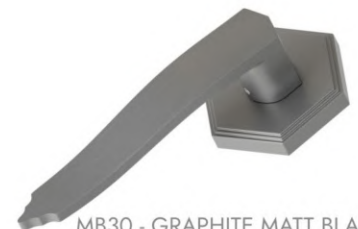

MB30 - GRAPHITE MATT BLACK