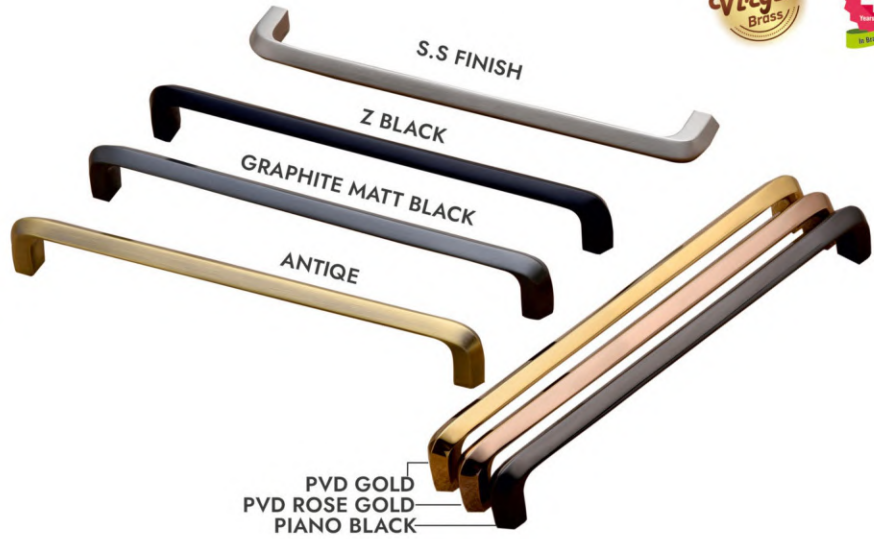

Antique Matt, SS Matt, Matt Black, Z-Black  
PVD Gold, PVD Rose Gold, Piano Black(PVD)

# CABINET HANDIE

FINISH - ( MATT - PVD - Z BLACK )

DESIGN  
**6001**

SIZE	RATE PER PCS.			
	96MM	160MM	224MM	288MM
MATT	552.00	686.00	819.00	1484.00
PVD	739.00	1009.00	1243.00	2048.00
Z BLACK	577.00	717.00	856.00	1550.00