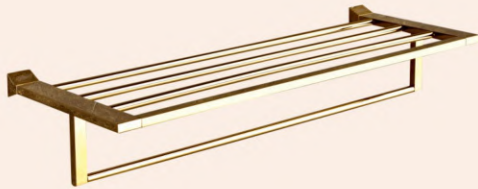

VPG009/VPG014
TOWEL RACK 24"/18"

PVD(GOLD) : 16294.00 INR
PVD(GOLD) : 14794.00 INR