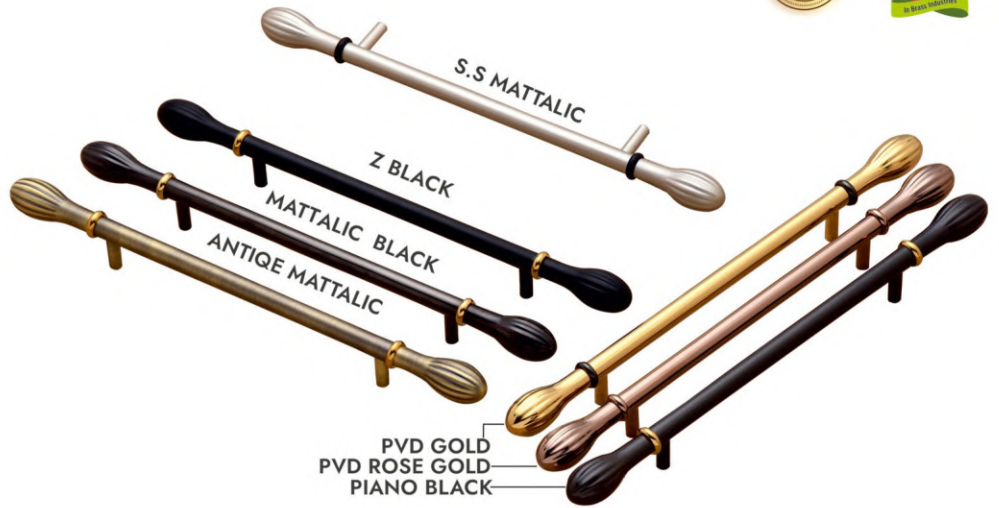

CABINET HANDIE

FINISH - (MATT - PVD - Z BLACK)

DESIGN
6009

	RATE PER PCS.			
SIZE	96MM	160MM	224MM	288MM
MATTALIC	1238.00	1548.00	1850.00	2155.00
PVD	1548.00	2035.00	2425.00	2864.00
Z BLACK	1279.00	1599.00	1914.00	2228.00